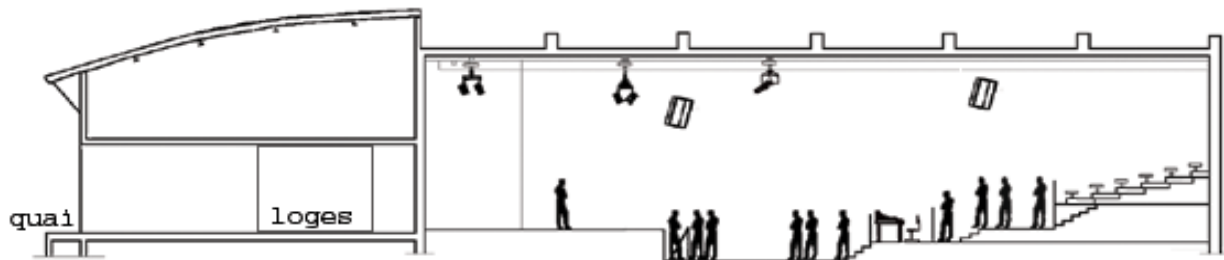

### VENUE :

Capacity : 593 peoples on 4 levels

Stage : 12 meters width, 8 meters depth, 1,10 meter height. The stage floor is black wood

Backdrop black curtain.

6 risers 2 x 1 meters 40cm or 80 cm high

2 dressing rooms with shower and toilets